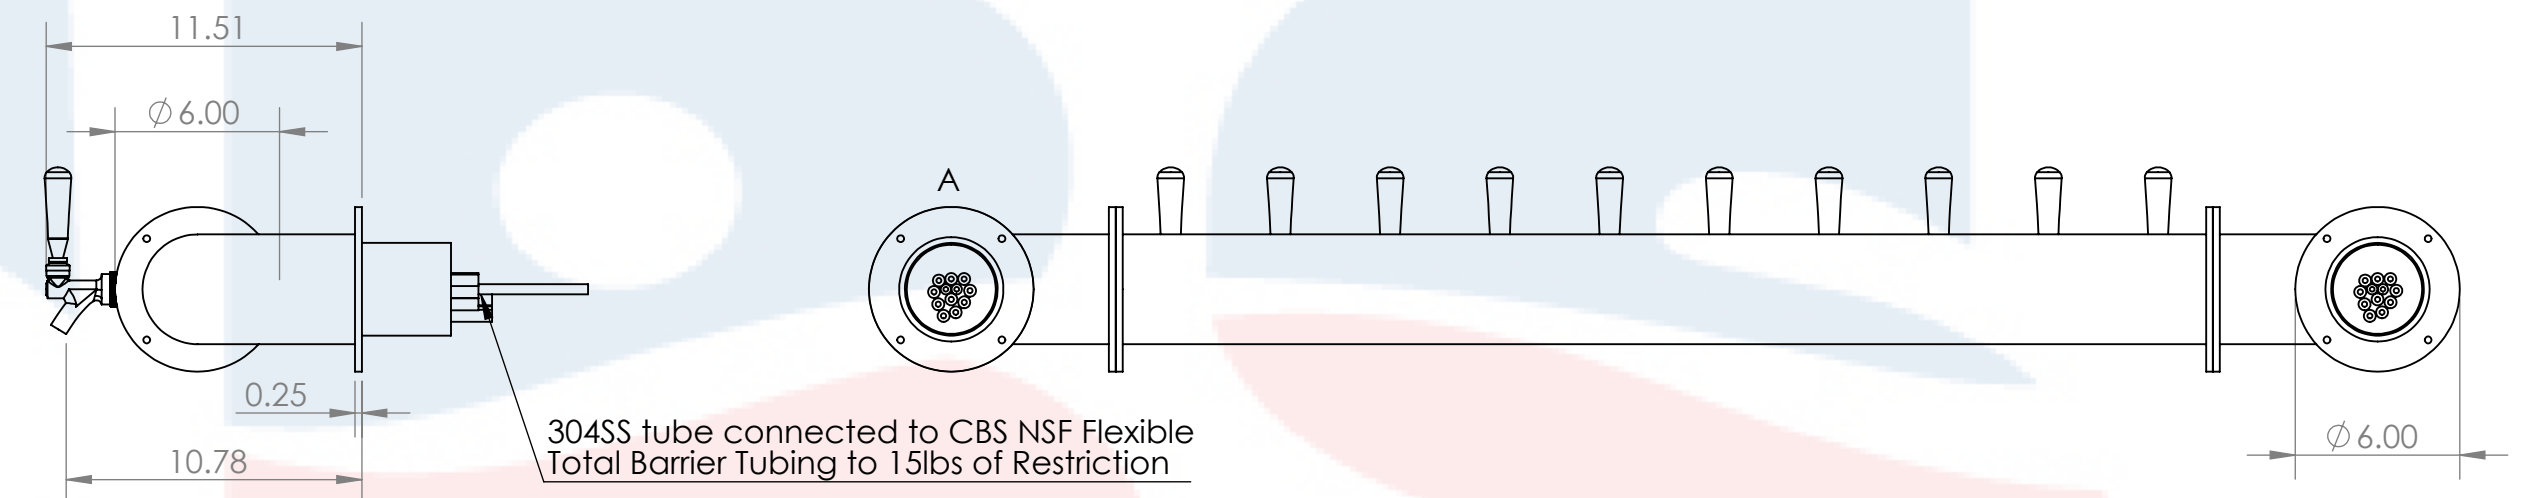

Isometric View
(For reference purpose only)

304SS tube connected to CBS NSF Flexible
Total Barrier Tubing to 15lbs of Restriction

DETAIL A
SCALE 1 : 3

10 beer lines: 3/16" ID x 7/16" OD
2 recirculation lines: 3/8" OD ACR copper

Name		Date		Title:	
Drawn by:	Canadian Beverage Supply Inc.	11/21/2022		10 Tap Lions Gate WM Tower	
Approved by:	VP Sales				
Material:	304 SS	Finish:	Brushed SS	Part Number:	Revision:
Unless otherwise mentioned, dimensions are inches				Part Number:	Revision:
				BB102640-10SSCK	
				SCALE: 1:7	SHEET 1 OF 1