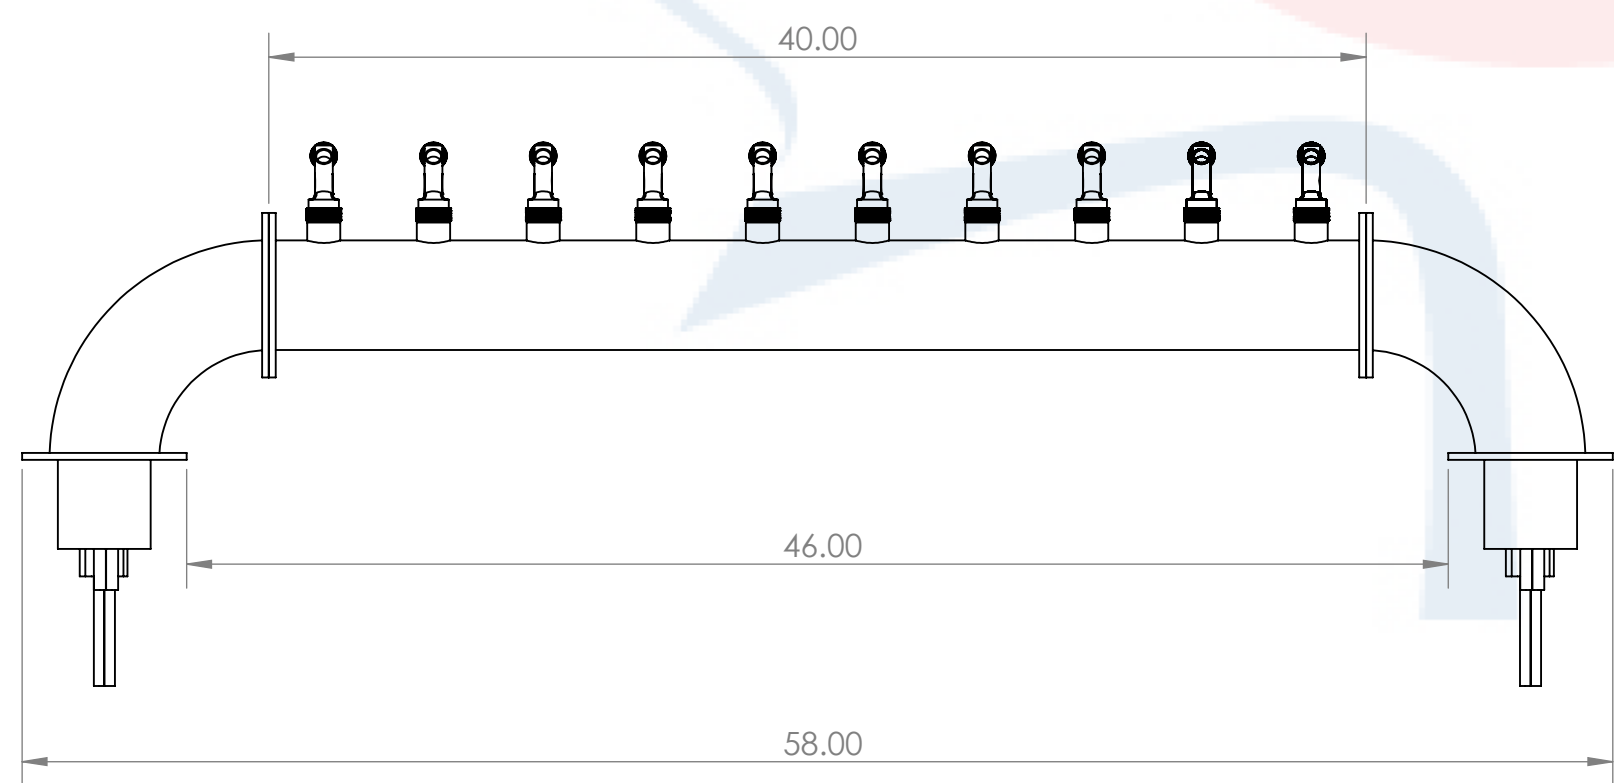

Isometric View
(For reference purpose only)

304SS tube connected to CBS NSF Flexible
Total Barrier Tubing to 15lbs of Restriction

DETAIL A
SCALE 1 : 3

10 beer lines: 3/16" ID x 7/16" OD
2 recirculation lines: 3/8" OD ACR copper

Name		Date		Title:	
Drawn by:	Canadian Beverage Supply Inc.	11/21/2022		10 Tap Lions Gate WM Tower	
Approved by:	VP Sales				
Material:	304 SS	Finish:	Brushed SS	Part Number:	Revision:
Unless otherwise mentioned, dimensions are inches				Part Number:	Revision:
				BB102640-10SSCK	
				SCALE: 1:7	SHEET 1 OF 1