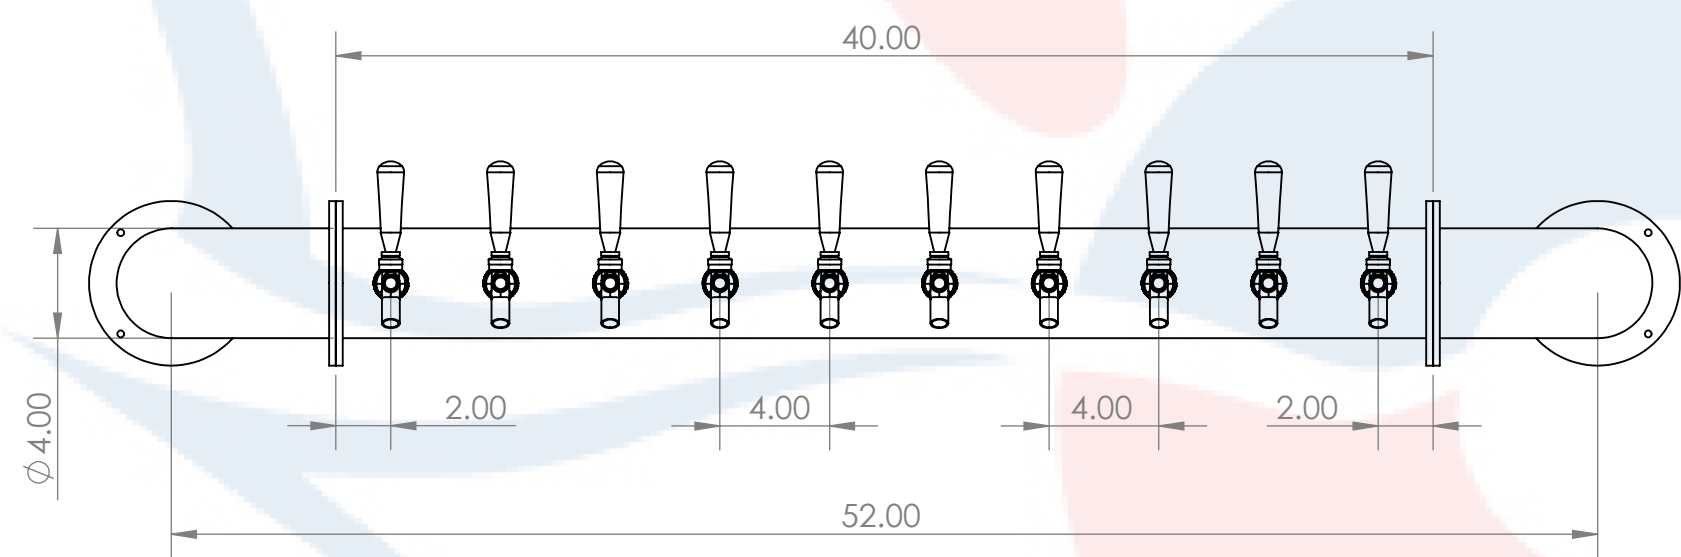

Isometric View
(For reference purpose only)

304SS tube connected to CBS NSF Flexible
Total Barrier Tubing to 15lbs of Restriction

DETAIL A
SCALE 1 : 3

10 beer lines: 3/16" ID x 7/16" OD
2 recirculation lines: 3/8" OD ACR copper

Name		Date		Title:	
Drawn by:	Canadian Beverage Supply Inc.	11/21/2022		10 Tap Lions Gate WM Tower	
Approved by:	VP Sales				
Material:	304 SS	Finish:	Brushed SS	Part Number:	Revision:
Unless otherwise mentioned, dimensions are inches				Part Number:	Revision:
				BB102640-10SSCK	
				SCALE: 1:7	SHEET 1 OF 1